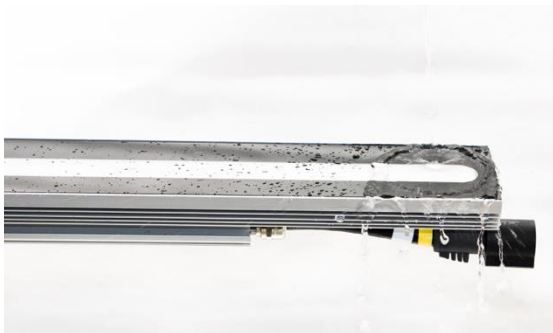

Leak-free and Condensation-free Guarantee for 10 years
at -40°C to +50°C is guaranteed

Chameleon RGBW™ Bar Low Profile - Durable and virtually maintenance free high-end LED luminaire, is designed to last in extremely harsh environments. Leak-free and condensation-free fixtures based on a time proven proprietary sealing technique and cutting edge design.

Highly precise machined enclosure made from a solid aluminum extrusion. The Chameleon RGBW bar low profile luminaire has no assembled parts, no end-caps, no seams, gaskets or seals and therefore no weak points to fail.

We have challenged ourselves to design the best Moisture Control System to eliminate any vapors that can be entrapped during assembly. Scientifically calculated hygroscopic substances sustain a state of dryness during the entire life of fixture.

Outstanding long-term sealing performance. A dependable combination of moisture barrier and all-round sealing technique prevents dripping water from penetrating inside the luminaire. Innovative material compositions ensure that the seals will provide IP66 protection for the entire life of the fixture.