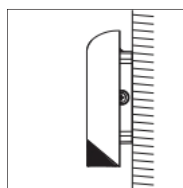

DRAWINGS:

PHOTOMETRIC DIAGRAM: MOUNTING: ACCESSORIES:

Beam Angle

Wall Mounting

Photocell Control

100-240 VAC Input

LOW PROFILE WALL PACK

Wall Pack LED Lighting

PRODUCT DIMENSIONS	293x289x97mm
NET WEIGHT	2.3±0.3KG
PACKAGING SIZE	360x360x150mm
GROSS WEIGHT	2.7±0.3KG
MATERIALS	6061 Aluminum Housing, Polycarbonate Lens
FINISH	Powder Coated
IK RATING	IK10
IP RATING	IP66
OPERATING TEMPERATURE	-30°C to + 50°C
LIFE TIME OF LED @Ta=25°C	54000hrs-L90, 82000hrs-L80, 130000hrs-L70
WARRANTY	6 Years