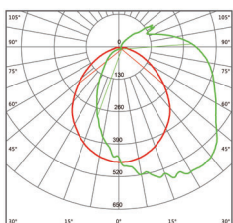

PHOTOMETRIC DIAGRAM: MOUNTING: ACCESSORIES:

Beam Angle