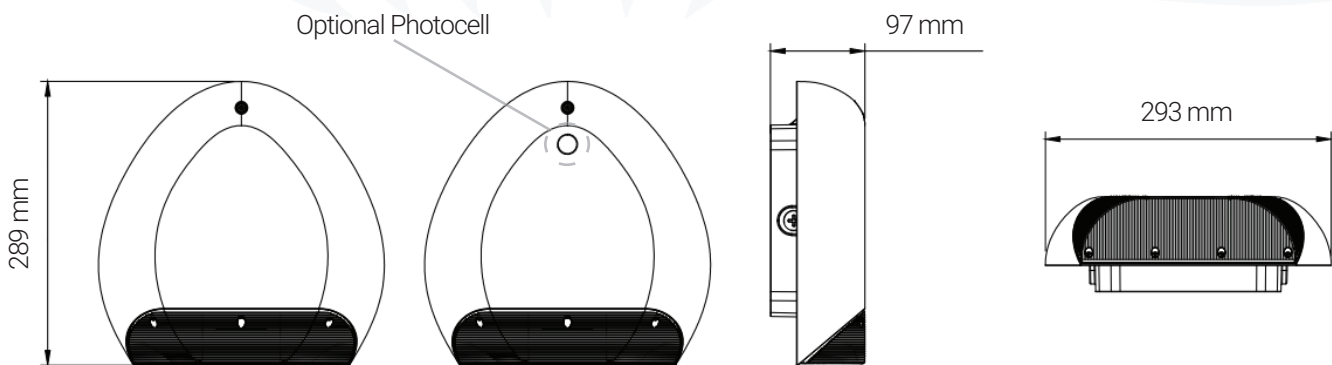

DRAWINGS:

PHOTOMETRIC DIAGRAM: MOUNTING: ACCESSORIES: